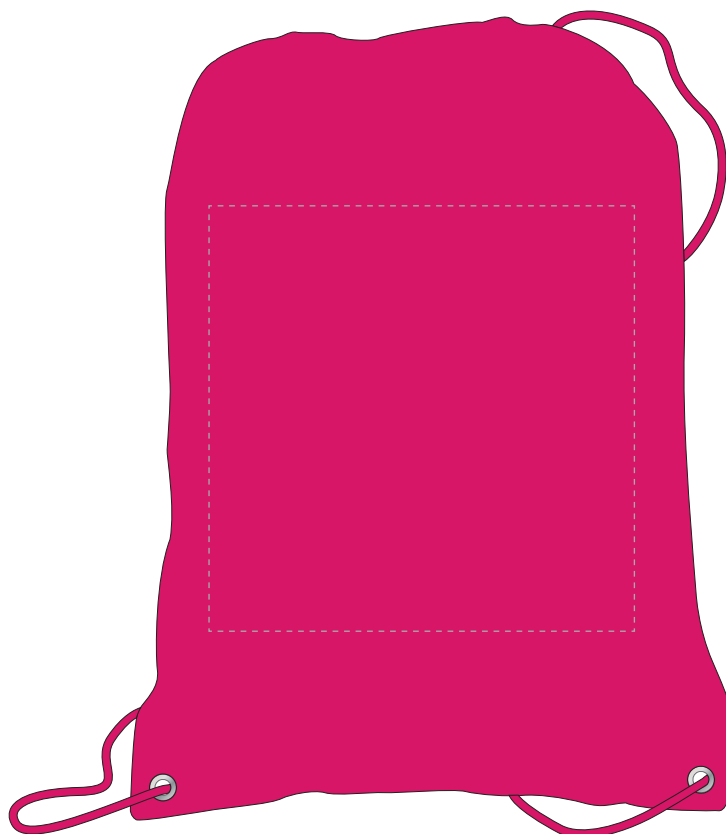

Your Ref:

Quantity:

Product Code: QB0664

Our Ref:

Version: 1

Product Colour: PINK

**PRINTING CONCERNS:**

Please note that this product has Sustainability Markings that are not visible from this perspective

We stock this item in the following colours

**PANTONE REFERENCE(S)**
 Full colour printing

ARTWORK SCALE 25%

The dashed line is to demonstrate print area and will not appear on your printed item

**PLEASE NOTE:**

To proceed, please approve visual via the online system.

ARTWORK SCALE 100%

Max print area: 225mm x 225mm